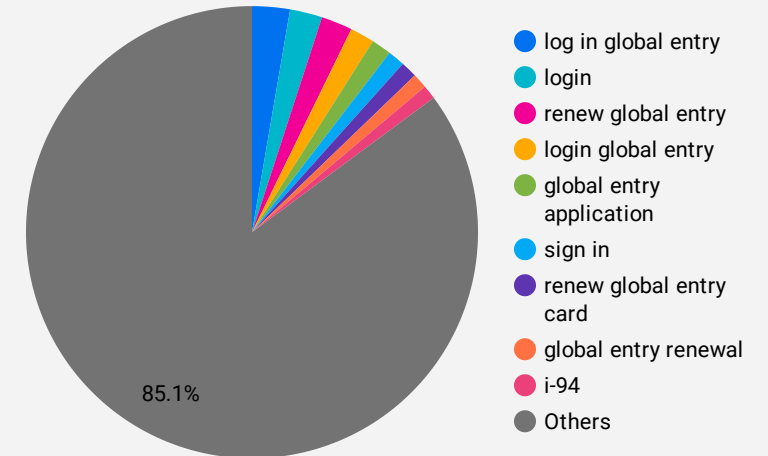

1 - 17 / 17

Visits by Source

New vs. Returned Visitors

CBP.gov Web Search Metrics

May 1, 2024 - May 31, 2024

CBP.gov Search Count

Event count
145,346

Views
8,633,251

Sessions
4,773,159

CBP.gov Site Search Terms

	Search term	Event count
1.	log in global entry	2,644
2.	login	2,143
3.	renew global entry	2,022
4.	login global entry	1,645
5.	global entry application	1,285
6.	sign in	1,244
7.	renew global entry card	1,072
8.	global entry renewal	961
9.	i-94	952
10.	log in	756
11.	esta	700
12.	activate global entry card	684
13.	esta application	587
14.	tn visa	578

1 - 50000 / 52716

Top Click Through by Query (Google External)

	Query	Url Clicks
1.	global entry	365,637
2.	global entry application	106,240
3.	global entry login	90,618
4.	cbp	39,496
5.	trusted traveler program	37,438
6.	nexus	34,768
7.	nexus login	29,579
8.	senti	28,001

1 - 50000 / 82381

Search Term by Users

New / Returning Users

Search Impressions by Country (Google External)

	Country	Impressi...
1.	United States	60,281,259
2.	Canada	7,488,953
3.	Mexico	4,239,639

1 - 100 / 242