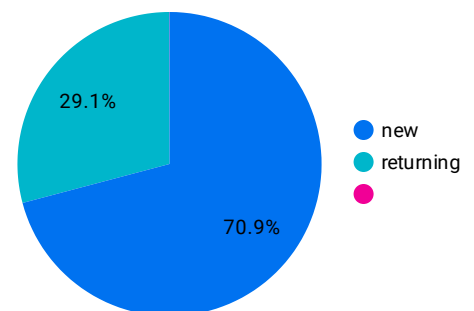

Bounce rate
42.1%
+5.9% from previous 28 days

Top Pages

	Page title	Views	Bounce rate
1.	Global Entry U.S. Customs and Border Protection	1,112,243	30.72%
2.	U.S. Customs and Border Protection U.S. Customs and Bor...	588,845	37.2%
3.	Mobile Passport Control (MPC) U.S. Customs and Border ...	525,484	54.58%
4.	How to Apply for Global Entry U.S. Customs and Border Pr...	446,750	27.9%
5.	Arrival/Departure Forms: I-94 and I-94W U.S. Customs and...	205,511	28.4%
6.	Global Entry Enrollment on Arrival U.S. Customs and Bord...	200,726	32.66%
7.	NEXUS U.S. Customs and Border Protection	169,884	42.65%
8.	Global Entry Enrollment Centers U.S. Customs and Border ...	164,046	5%
9.	Trusted Traveler Programs U.S. Customs and Border Prote...	163,006	12.28%
10.	Electronic System for Travel Authorization U.S. Customs a...	141,319	38.68%

1 - 100 / 10503

Visits by Social Network

	Session source / medium	Sessions...	Engagement rate	Total use...
1.	linkedin / social_media	240	47.08%	169
2.	facebook.com / paid_social	122	97.54%	114
3.	instagram.com / paid_social	104	95.19%	97
4.	linkedin.com / paid_social	41	92.68%	37
5.	twitter / social_media	38	68.42%	15
6.	twitter.com / paid_social	25	76%	21
7.	linkedin / social	14	71.43%	9
8.	facebook / social_media	9	66.67%	5

1 - 17 / 17

Visits by Source

New vs. Returned Visitors

CBP.gov Web Search Metrics

May 1, 2024 - May 31, 2024

CBP.gov Search Count

Event count
145,346

Views
8,633,251