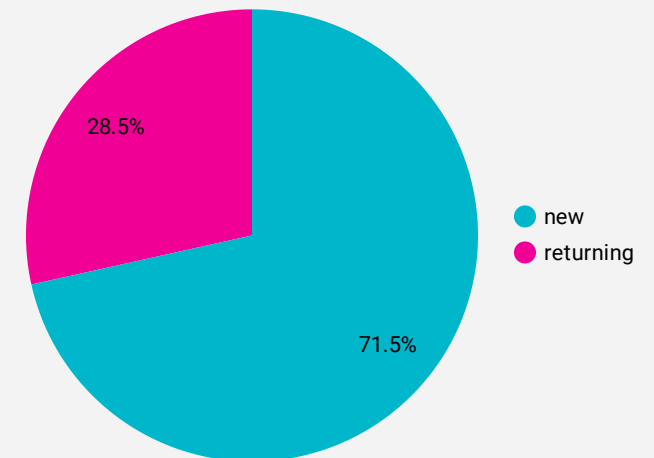

Sessions
4,773,159

CBP.gov Site Search Terms

	Search term	Event count
1.	log in global entry	2,644
2.	login	2,143
3.	renew global entry	2,022
4.	login global entry	1,645
5.	global entry application	1,285
6.	sign in	1,244
7.	renew global entry card	1,072
8.	global entry renewal	961
9.	i-94	952
10.	log in	756
11.	esta	700
12.	activate global entry card	684
13.	esta application	587
14.	tn visa	578

1 - 50000 / 52716

Top Click Through by Query (Google External)

	Query	Url Clicks
1.	global entry	365,637
2.	global entry application	106,240
3.	global entry login	90,618
4.	cbp	39,496
5.	trusted traveler program	37,438
6.	nexus	34,768
7.	nexus login	29,579
8.	senti	28,001

1 - 50000 / 82381

Search Term by Users

New / Returning Users

Search Impressions by Country (Google External)

	Country	Impressi...
1.	United States	60,281,259
2.	Canada	7,488,953
3.	Mexico	4,239,639

1 - 100 / 242

Google Search Impressions

Impressions
99,408,723

Impressions
99,408,723