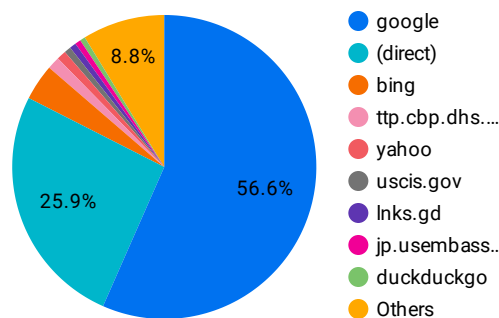

Visits by Source