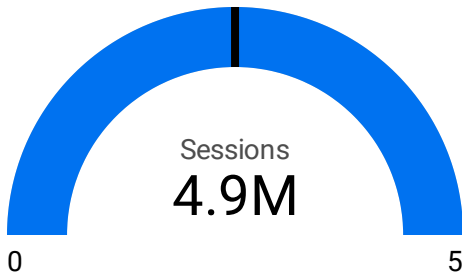

CBP.gov Web Performance Metrics

Google Single Site - CBP.gov

Total users
3.5M
-7.2% from previous 28 days

Average session duration
02:40
-1.8% from previous 28 days

Views
8.5M
-3.3% from previous 28 days

New users
3.0M
-8.2% from previous 28 days

Bounce rate
42.1%
+5.9% from previous 28 days

Top Pages

	Page title	Views	Bounce rate
1.	Global Entry U.S. Customs and Border Protection	1,112,243	30.72%
2.	U.S. Customs and Border Protection U.S. Customs and Bor...	588,845	37.2%
3.	Mobile Passport Control (MPC) U.S. Customs and Border ...	525,484	54.58%
4.	How to Apply for Global Entry U.S. Customs and Border Pr...	446,750	27.9%
5.	Arrival/Departure Forms: I-94 and I-94W U.S. Customs and...	205,511	28.4%
6.	Global Entry Enrollment on Arrival U.S. Customs and Bord...	200,726	32.66%
7.	NEXUS U.S. Customs and Border Protection	169,884	42.65%
8.	Global Entry Enrollment Centers U.S. Customs and Border ...	164,046	5%
9.	Trusted Traveler Programs U.S. Customs and Border Prote...	163,006	12.28%
10.	Electronic System for Travel Authorization U.S. Customs a...	141,319	38.68%

1 - 100 / 10503

Visits by Social Network

	Session source / medium	Sessions...	Engagement rate	Total use...
1.	linkedin / social_media	240	47.08%	169
2.	facebook.com / paid_social	122	97.54%	114
3.	instagram.com / paid_social	104	95.19%	97
4.	linkedin.com / paid_social	41	92.68%	37
5.	twitter / social_media	38	68.42%	15
6.	twitter.com / paid_social	25	76%	21
7.	linkedin / social	14	71.43%	9
8.	facebook / social_media	9	66.67%	5

Google Search Impressions

Impressions
99,408,723

Impressions
99,408,723