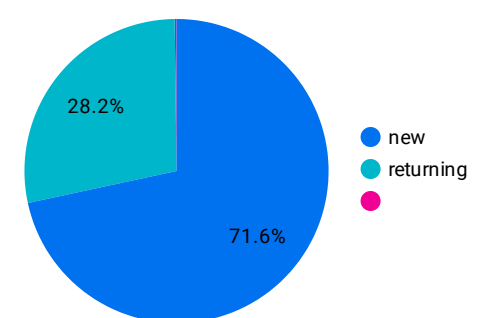

New vs. Returned Visitors