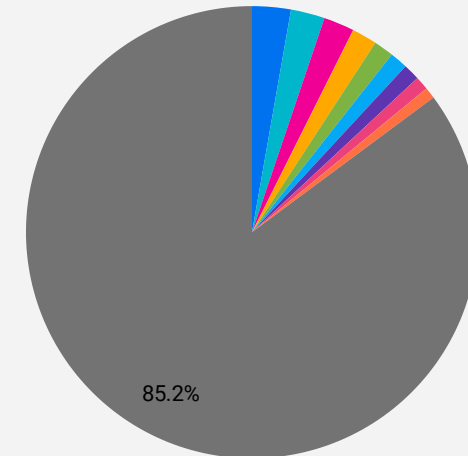

CBP.gov Web Search Metrics

Select date range ▼

CBP.gov Search Count

Event count

146,091

Views

9,055,837

Sessions

5,153,118

CBP.gov Site Search Terms

	Search term	Event count
1.	log in global entry	2,788
2.	login	2,230
3.	renew global entry	2,046
4.	login global entry	1,755
5.	sign in	1,354
6.	global entry application	1,318
7.	renew global entry card	1,107
8.	i-94	912
9.	esta	731
10.	log in	725
11.	global entry renewal	611
12.	esta application	547
13.	activate global entry card	543
14.	global entry interviews	531

1 - 50000 / 52772 < >

Top Click Through by Query (Google External)

	Query	Url Clicks
1.	global entry	379,669
2.	global entry login	121,025
3.	global entry application	112,189
4.	cbp	46,227
5.	nexus	43,522
6.	trusted traveler program	36,638
7.	nexus login	30,584
8.	mobile passport control	30,121

1 - 50000 / 81497 < >

Search Term by Users

- log in global entry
- login
- renew global entry
- login global entry
- global entry application
- sign in
- renew global entry card
- i-94
- esta
- Others