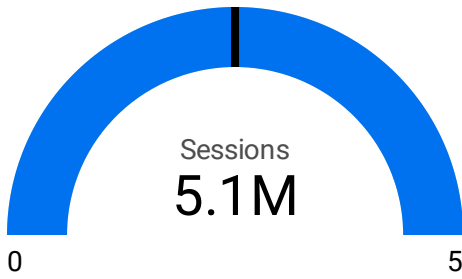

CBP.gov Web Performance Metrics

Google Single Site - CBP.gov