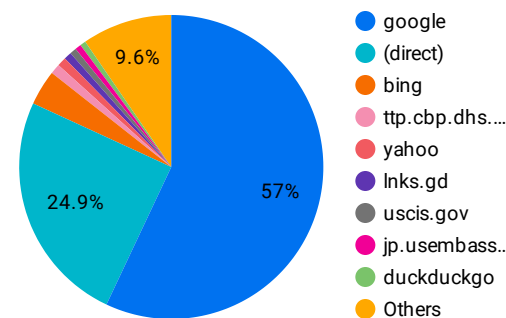

Visits by Source