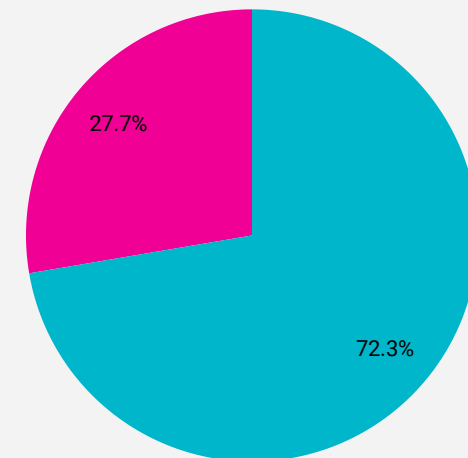

New / Returning Users

- new
- returning

Search Impressions by Country (Google External)

	Country	Impressi...
1.	United States	64,894,824
2.	Canada	8,233,452
3.	Mexico	4,512,523

1 - 100 / 244 < >

Google Search Impressions

Impressions

107,459,762

Impressions

107,459,762