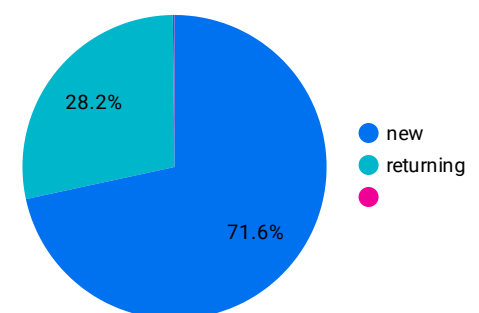

1 - 100 / 14579

Visits by Social Network

	Session source / medium	Sessions...	Engagement rate	Total use...
1.	linkedin / social_media	318	49.06%	264
2.	instagram.com / paid_social	244	95.49%	232
3.	twitter / social_media	123	52.85%	62
4.	facebook.com / paid_social	93	100%	91
5.	linkedin.com / paid_social	89	93.26%	81
6.	twitter.com / paid_social	32	71.88%	30

1 - 15 / 15

Visits By Device Category

	Device category	Sessions	Engagement rate	Total users
1.	mobile	3,040,763	53.91%	2,336,860
2.	desktop	2,658,265	62.93%	1,827,583
3.	tablet	65,770	65.13%	53,610

1 - 4 / 4

Visits by Source

New vs. Returned Visitors

CBP.gov Web Search Metrics

Select date range ▼

CBP.gov Search Count

Event count
152,190

Views
9,420,965

Sessions
5,214,055