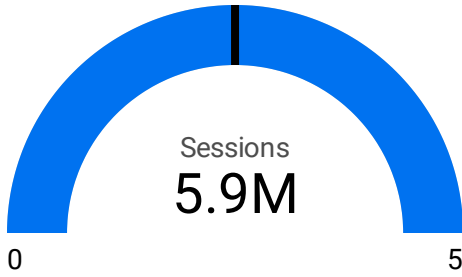

CBP.gov Web Performance Metrics

Google Single Site - CBP.gov

Top Pages

	Page title	Views	Bounce rate
1.	Global Entry U.S. Customs and Border Protection	1,308,633	32.56%
2.	U.S. Customs and Border Protection U.S. Customs and Bor...	738,181	34.58%
3.	Mobile Passport Control (MPC) U.S. Customs and Border ...	685,734	54.37%
4.	How to Apply for Global Entry U.S. Customs and Border Pr...	544,468	28.02%
5.	NEXUS U.S. Customs and Border Protection	259,328	41.43%
6.	Global Entry Enrollment on Arrival U.S. Customs and Bord...	231,278	29.98%
7.	Arrival/Departure Forms: I-94 and I-94W U.S. Customs and...	230,630	29.94%
8.	Trusted Traveler Programs U.S. Customs and Border Prote...	195,280	11.79%
9.	Global Entry Enrollment Centers U.S. Customs and Border ...	184,605	5.27%
10.	Search Results U.S. Customs and Border Protection	167,319	4.66%

1 - 100 / 14579

Visits by Social Network

	Session source / medium	Sessions...	Engagement rate	Total use...
1.	linkedin / social_media	318	49.06%	264
2.	instagram.com / paid_social	244	95.49%	232
3.	twitter / social_media	123	52.85%	62
4.	facebook.com / paid_social	93	100%	91
5.	linkedin.com / paid_social	89	93.26%	81
6.	twitter.com / paid_social	32	71.88%	30

1 - 15 / 15

Visits By Device Category

	Device category	Sessions	Engagement rate	Total users
1.	mobile	3,040,763	53.91%	2,336,860
2.	desktop	2,658,265	62.93%	1,827,583
3.	tablet	65,770	65.13%	53,610

1 - 4 / 4

New / Returning Users

- new
- returning

Search Impressions by Country (Google External)

	Country	Impressi...
1.	United States	63,459,015
2.	Canada	9,117,682
3.	Mexico	5,062,121

1 - 100 / 242 < >

Google Search Impressions