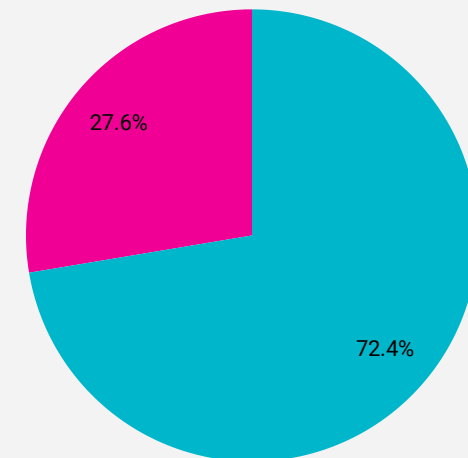

CBP.gov Site Search Terms

	Search term	Event count
1.	log in global entry	2,803
2.	renew global entry	2,598
3.	login	2,492
4.	login global entry	1,814
5.	renew global entry card	1,367
6.	sign in	1,309
7.	global entry application	1,256
8.	i-94	1,169
9.	global entry renewal	839
10.	log in	768
11.	esta	744
12.	renewal global entry	673
13.	global entry interviews	658
14.	esta application	620

1 - 50000 / 54033 < >

Top Click Through by Query (Google External)

	Query	Url Clicks
1.	global entry	385,198
2.	global entry login	107,874
3.	global entry application	107,826
4.	nexus	56,180
5.	cbp	47,821
6.	trusted traveler program	38,440
7.	nexus login	37,989
8.	senti	29,479

1 - 50000 / 82516 < >

Search Term by Users

- log in global entry
- renew global entry
- login
- login global entry
- renew global entry card
- global entry application
- sign in
- i-94
- global entry renewal
- Others

New / Returning Users

- new
- returning

Search Impressions by Country (Google External)

	Country	Impressi...
1.	United States	63,459,015
2.	Canada	9,117,682
3.	Mexico	5,062,121

1 - 100 / 242 < >

Google Search Impressions