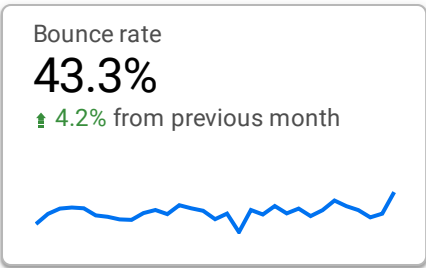

CBP.gov Web Performance Metrics

Google Single Site - CBP.gov

Top Pages

	Page title	Views	Bounce rate
1.	Global Entry U.S. Customs and Border Protection	1,308,633	32.56%
2.	U.S. Customs and Border Protection U.S. Customs and Bor...	738,181	34.58%
3.	Mobile Passport Control (MPC) U.S. Customs and Border ...	685,734	54.37%
4.	How to Apply for Global Entry U.S. Customs and Border Pr...	544,468	28.02%
5.	NEXUS U.S. Customs and Border Protection	259,328	41.43%
6.	Global Entry Enrollment on Arrival U.S. Customs and Bord...	231,278	29.98%
7.	Arrival/Departure Forms: I-94 and I-94W U.S. Customs and...	230,630	29.94%
8.	Trusted Traveler Programs U.S. Customs and Border Prote...	195,280	11.79%
9.	Global Entry Enrollment Centers U.S. Customs and Border ...	184,605	5.27%
10.	Search Results U.S. Customs and Border Protection	167,319	4.66%

1 - 100 / 14579

Visits by Social Network

	Session source / medium	Sessions...	Engagement rate	Total use...
1.	linkedin / social_media	318	49.06%	264
2.	instagram.com / paid_social	244	95.49%	232
3.	twitter / social_media	123	52.85%	62
4.	facebook.com / paid_social	93	100%	91
5.	linkedin.com / paid_social	89	93.26%	81
6.	twitter.com / paid_social	32	71.88%	30

1 - 15 / 15

Visits By Device Category

	Device category	Sessions	Engagement rate	Total users
1.	mobile	3,040,763	53.91%	2,336,860
2.	desktop	2,658,265	62.93%	1,827,583
3.	tablet	65,770	65.13%	53,610

1 - 4 / 4