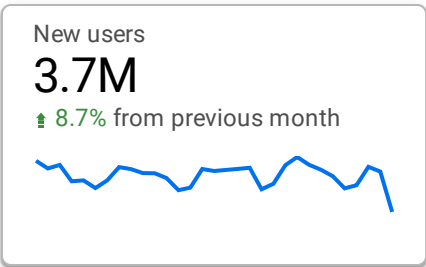

CBP.gov Web Performance Metrics

Google Single Site - CBP.gov

Top Pages

	Page title	Views	Bounce rate
1.	Global Entry U.S. Customs and Border Protection	1,308,633	32.56%
2.	U.S. Customs and Border Protection U.S. Customs and Bor...	738,181	34.58%
3.	Mobile Passport Control (MPC) U.S. Customs and Border ...	685,734	54.37%
4.	How to Apply for Global Entry U.S. Customs and Border Pr...	544,468	28.02%
5.	NEXUS U.S. Customs and Border Protection	259,328	41.43%
6.	Global Entry Enrollment on Arrival U.S. Customs and Bord...	231,278	29.98%
7.	Arrival/Departure Forms: I-94 and I-94W U.S. Customs and...	230,630	29.94%
8.	Trusted Traveler Programs U.S. Customs and Border Prote...	195,280	11.79%
9.	Global Entry Enrollment Centers U.S. Customs and Border ...	184,605	5.27%
10.	Search Results U.S. Customs and Border Protection	167,319	4.66%

1 - 100 / 14579

Visits by Social Network

	Session source / medium	Sessions...	Engagement rate	Total use...
1.	linkedin / social_media	318	49.06%	264
2.	instagram.com / paid_social	244	95.49%	232
3.	twitter / social_media	123	52.85%	62
4.	facebook.com / paid_social	93	100%	91
5.	linkedin.com / paid_social	89	93.26%	81
6.	twitter.com / paid_social	32	71.88%	30

1 - 15 / 15

Visits By Device Category

	Device category	Sessions	Engagement rate	Total users
1.	mobile	3,040,763	53.91%	2,336,860
2.	desktop	2,658,265	62.93%	1,827,583
3.	tablet	65,770	65.13%	53,610

1 - 4 / 4