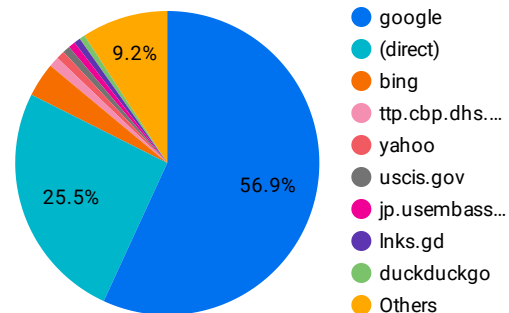

Visits by Source