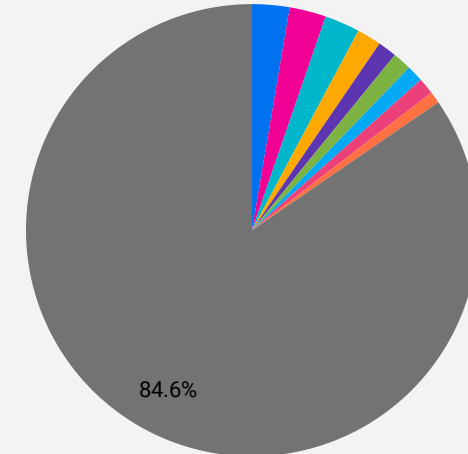

CBP.gov Web Search Metrics

Select date range ▼

CBP.gov Search Count

Event count
152,190

Views
9,420,965

Sessions
5,214,055

CBP.gov Site Search Terms

	Search term	Event count
1.	log in global entry	2,803
2.	renew global entry	2,598
3.	login	2,492
4.	login global entry	1,814
5.	renew global entry card	1,367
6.	sign in	1,309
7.	global entry application	1,256
8.	i-94	1,169
9.	global entry renewal	839
10.	log in	768
11.	esta	744
12.	renewal global entry	673
13.	global entry interviews	658
14.	esta application	620

1 - 50000 / 54033 < >

Top Click Through by Query (Google External)

	Query	Url Clicks
1.	global entry	385,198
2.	global entry login	107,874
3.	global entry application	107,826
4.	nexus	56,180
5.	cbp	47,821
6.	trusted traveler program	38,440
7.	nexus login	37,989
8.	senti	29,479

1 - 50000 / 82516 < >

Search Term by Users

- log in global entry
- renew global entry
- login
- login global entry
- renew global entry card
- global entry application
- sign in
- i-94
- global entry renewal
- Others