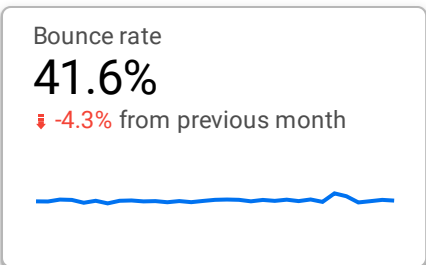

CBP.gov Web Performance Metrics

Google Single Site - CBP.gov

Top Pages

	Page title	Views	Bounce rate
1.	Global Entry U.S. Customs and Border Protection	1,336,907	33.38%
2.	U.S. Customs and Border Protection U.S. Customs and Bor...	765,091	40.45%
3.	Mobile Passport Control (MPC) U.S. Customs and Border ...	620,692	55.56%
4.	How to Apply for Global Entry U.S. Customs and Border Pr...	610,898	27.92%
5.	NEXUS U.S. Customs and Border Protection	246,489	44.02%
6.	Arrival/Departure Forms: I-94 and I-94W U.S. Customs and...	234,643	30.43%
7.	CBP One™ Mobile Application U.S. Customs and Border Pr...	225,530	37.43%
8.	Global Entry Enrollment on Arrival U.S. Customs and Bord...	225,168	29.08%
9.	Trusted Traveler Programs U.S. Customs and Border Prote...	197,379	12.08%
10.	Global Entry Enrollment Centers U.S. Customs and Border ...	194,987	4.51%

1 - 100 / 15011

Visits by Social Network

	Session source / medium	Sessions...	Engagement rate	Total use...
1.	linkedin / social_media	234	48.72%	193
2.	instagram.com / paid_social	179	98.32%	177
3.	facebook.com / paid_social	142	91.55%	125
4.	linkedin.com / paid_social	108	91.67%	98
5.	twitter.com / paid_social	57	87.72%	51
6.	twitter / social_media	40	67.5%	16

1 - 18 / 18

Visits By Device Category

	Device category	Sessions	Engagement rate	Total users
1.	mobile	3,120,651	55.27%	2,399,235
2.	desktop	2,706,344	61.53%	1,893,846
3.	tablet	72,284	65.22%	56,771

1 - 4 / 4