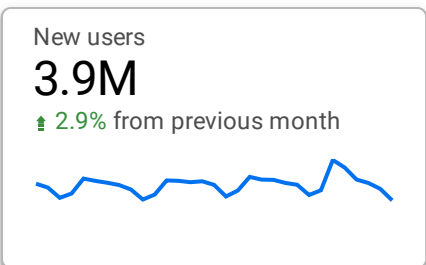

CBP.gov Web Performance Metrics

Google Single Site - CBP.gov

Top Pages

	Page title	Views	Bounce rate
1.	Global Entry U.S. Customs and Border Protection	1,336,907	33.38%
2.	U.S. Customs and Border Protection U.S. Customs and Bor...	765,091	40.45%
3.	Mobile Passport Control (MPC) U.S. Customs and Border ...	620,692	55.56%
4.	How to Apply for Global Entry U.S. Customs and Border Pr...	610,898	27.92%
5.	NEXUS U.S. Customs and Border Protection	246,489	44.02%
6.	Arrival/Departure Forms: I-94 and I-94W U.S. Customs and...	234,643	30.43%
7.	CBP One™ Mobile Application U.S. Customs and Border Pr...	225,530	37.43%
8.	Global Entry Enrollment on Arrival U.S. Customs and Bord...	225,168	29.08%
9.	Trusted Traveler Programs U.S. Customs and Border Prote...	197,379	12.08%
10.	Global Entry Enrollment Centers U.S. Customs and Border ...	194,987	4.51%

1 - 100 / 15011

Visits by Social Network

	Session source / medium	Sessions...	Engagement rate	Total use...
1.	linkedin / social_media	234	48.72%	193
2.	instagram.com / paid_social	179	98.32%	177
3.	facebook.com / paid_social	142	91.55%	125
4.	linkedin.com / paid_social	108	91.67%	98
5.	twitter.com / paid_social	57	87.72%	51
6.	twitter / social_media	40	67.5%	16

1 - 18 / 18

Visits By Device Category

	Device category	Sessions	Engagement rate	Total users
1.	mobile	3,120,651	55.27%	2,399,235
2.	desktop	2,706,344	61.53%	1,893,846
3.	tablet	72,284	65.22%	56,771

1 - 4 / 4