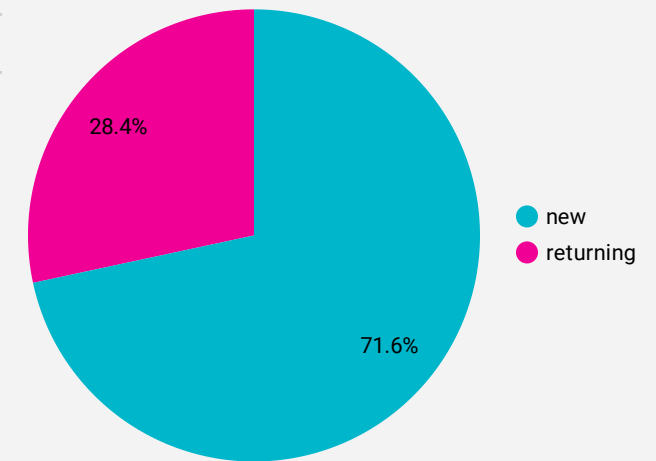

Visits by Source

New vs. Returned Visitors

CBP.gov Web Search Metrics

Select date range ▼

CBP.gov Search Count

Event count
145,488

Views
9,824,566

Sessions
5,448,714

CBP.gov Site Search Terms

	Search term	Event count
1.	login	2,862
2.	renewal	1,543
3.	log in	1,395
4.	renew	1,250
5.	renew global entry	1,213
6.	Login	1,040
7.	sign in	1,013
8.	global entry renewal	947
9.	global entry interviews	787
10.	create account and log in	770
11.	travel history	622
12.	I94	590
13.	i94	582
14.	Log in	563

1 - 50000 / 58613 < >

Search Term by Users

New / Returning Users

Search Impressions by Country (Google External)

	Country	Impressi...
1.	United States	70,072,016
2.	Canada	9,893,761
3.	Mexico	5,401,956

1 - 100 / 243 < >

Top Click Through by Query (Google External)

	Query	Url Clicks
1.	global entry	476,191
2.	global entry application	143,448
3.	global entry login	106,864
4.	nexus	58,652
5.	cbp	56,027
6.	trusted traveler program	39,398
7.	nexus login	37,569
8.	cbp one	35,085