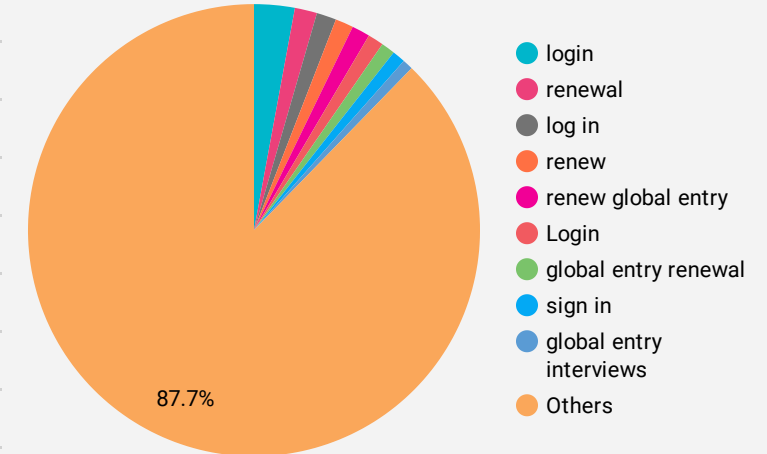

CBP.gov Web Search Metrics

Select date range ▼

CBP.gov Search Count

Event count
145,488

Views
9,824,566

Sessions
5,448,714

CBP.gov Site Search Terms

	Search term	Event count
1.	login	2,862
2.	renewal	1,543
3.	log in	1,395
4.	renew	1,250
5.	renew global entry	1,213
6.	Login	1,040
7.	sign in	1,013
8.	global entry renewal	947
9.	global entry interviews	787
10.	create account and log in	770
11.	travel history	622
12.	I94	590
13.	i94	582
14.	Log in	563

1 - 50000 / 58613 < >

Search Term by Users