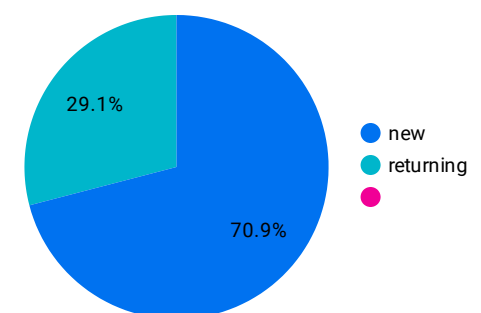

1 - 100 / 15011

Visits by Social Network

	Session source / medium	Sessions...	Engagement rate	Total use...
1.	linkedin / social_media	234	48.72%	193
2.	instagram.com / paid_social	179	98.32%	177
3.	facebook.com / paid_social	142	91.55%	125
4.	linkedin.com / paid_social	108	91.67%	98
5.	twitter.com / paid_social	57	87.72%	51
6.	twitter / social_media	40	67.5%	16

1 - 18 / 18

Visits By Device Category

	Device category	Sessions	Engagement rate	Total users
1.	mobile	3,120,651	55.27%	2,399,235
2.	desktop	2,706,344	61.53%	1,893,846
3.	tablet	72,284	65.22%	56,771

1 - 4 / 4

Visits by Source

New vs. Returned Visitors

CBP.gov Web Search Metrics

Select date range ▼

CBP.gov Search Count

Event count
145,488

Views
9,824,566

Sessions
5,448,714