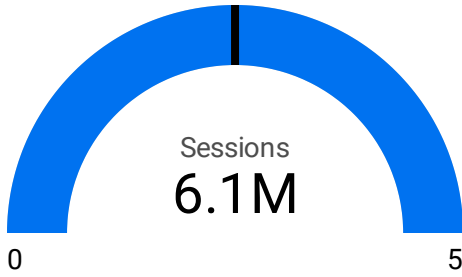

CBP.gov Web Performance Metrics

Google Single Site - CBP.gov

Top Pages

	Page title	Views	Bounce rate
1.	Global Entry U.S. Customs and Border Protection	1,336,907	33.38%
2.	U.S. Customs and Border Protection U.S. Customs and Bor...	765,091	40.45%
3.	Mobile Passport Control (MPC) U.S. Customs and Border ...	620,692	55.56%
4.	How to Apply for Global Entry U.S. Customs and Border Pr...	610,898	27.92%
5.	NEXUS U.S. Customs and Border Protection	246,489	44.02%
6.	Arrival/Departure Forms: I-94 and I-94W U.S. Customs and...	234,643	30.43%
7.	CBP One™ Mobile Application U.S. Customs and Border Pr...	225,530	37.43%
8.	Global Entry Enrollment on Arrival U.S. Customs and Bord...	225,168	29.08%
9.	Trusted Traveler Programs U.S. Customs and Border Prote...	197,379	12.08%
10.	Global Entry Enrollment Centers U.S. Customs and Border ...	194,987	4.51%

1 - 100 / 15011

Visits by Social Network

	Session source / medium	Sessions...	Engagement rate	Total use...
1.	linkedin / social_media	234	48.72%	193
2.	instagram.com / paid_social	179	98.32%	177
3.	facebook.com / paid_social	142	91.55%	125
4.	linkedin.com / paid_social	108	91.67%	98
5.	twitter.com / paid_social	57	87.72%	51
6.	twitter / social_media	40	67.5%	16

1 - 18 / 18

Visits By Device Category

	Device category	Sessions	Engagement rate	Total users
1.	mobile	3,120,651	55.27%	2,399,235
2.	desktop	2,706,344	61.53%	1,893,846
3.	tablet	72,284	65.22%	56,771

1 - 4 / 4

1 - 50000 / 84608 < >

Google Search Impressions

Impressions
115,066,967

Impressions
115,066,967