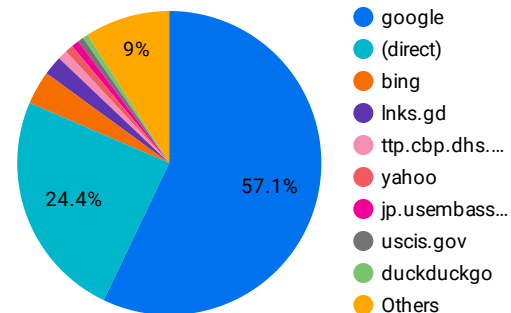

Visits by Source