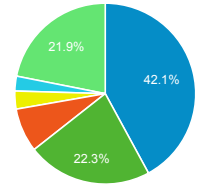

Top Pages

Page Title	Pageviews
Border Patrol Agent - Apply Now U.S. Customs and Border Protection	685,791
Global Entry U.S. Customs and Border Protection	653,877
U.S. Customs and Border Protection Securing America's Borders	496,924
How to Apply for Global Entry U.S. Customs and Border Protection	362,122
Global Entry Enrollment Centers U.S. Customs and Border Protection	204,833
Electronic System for Travel Authorization U.S. Customs and Border Protection	190,107
Locate a Port of Entry U.S. Customs and Border Protection	171,411
Arrival/Departure Forms: I-94 and I-94 W U.S. Customs and Border Protection	141,519
Careers U.S. Customs and Border Protection	111,557
Global Entry Frequently Asked Questions U.S. Customs and Border Protection	104,934

Visits by Social Network

Social Network	Sessions
Facebook	23,166
Twitter	13,728
YouTube	1,252
LinkedIn	1,204
TripAdvisor	1,171
Naver	824
Yelp	300

Visits by Source

google (direct) addotnet
FB Google Other