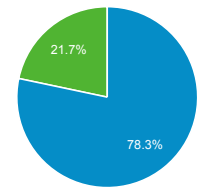

New vs. Returned Visitors

New Visitor Returning Visitor

Pageviews and Pages / Session by ...

Mobile (Including Tablet)	Pageviews	Pages / Session
No	5,795,081	2.33
Yes	3,429,245	1.77