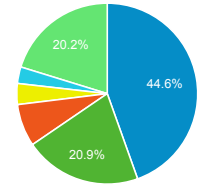

Top Pages

Page Title	Pageviews
Global Entry U.S. Customs and Border Protection	912,416
Border Patrol Agent - Apply Now U.S. Customs and Border Protection	757,980
U.S. Customs and Border Protection Securing America's Borders	576,272
How to Apply for Global Entry U.S. Customs and Border Protection	479,619
Global Entry Enrollment Centers U.S. Customs and Border Protection	263,052
Electronic System for Travel Authorization U.S. Customs and Border Protection	194,351
Locate a Port of Entry U.S. Customs and Border Protection	186,866
Arrival/Departure Forms: I-94 and I-94 W U.S. Customs and Border Protection	162,879
Global Entry Frequently Asked Questions U.S. Customs and Border Protection	127,036
Contact Us U.S. Customs and Border Protection	119,520

Visits by Social Network

Social Network	Sessions
Facebook	29,190
Twitter	14,726
YouTube	1,857
TripAdvisor	1,258
LinkedIn	915
reddit	480
Naver	450

Visits by Source

google (direct) addotnet
LinkUp bing Other