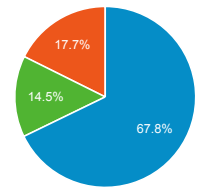

187,252
% of Total: 100.00% (187,252)

Total External Searches (Google)

2,210,503
% of Total: 44.27% (4,992,909)

Organic Search Traffic

Full Referrer	Sessions
google	2,013,913
bing	130,470
yahoo	40,202
duckduckgo	15,908
baidu	5,306
ecosia.org	2,076
ask	1,593
naver	677
yandex	99
so.com	64

Top Internal Searches by Search Term

Search Term	Total Unique Searches
global entry application	3,552
global entry	3,242
esta	2,623
login for global pass	1,873
login	1,812
renewal of global entry for us citizens	1,759
renew global entry for us citizens	1,334
log in	1,317
global entry application status	1,125
log in global pass	1,041

Top External Searches (Google - as reported)

Keyword	Sessions
()	21,227

New vs. Returned Visitors

New Visitor Returning Visitor

Avg. Visits per Visitor

1 2 Other

(not set)	21,237
global entry	12,784
amazon	4,007
global entry login	3,947
global entry application	3,483
nexus	1,259
cbp.gov	992
esta	982
sentri	964
cbp	747