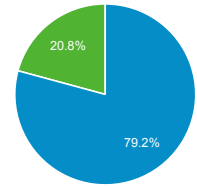

187,252
% of Total: 100.00% (187,252)

Total External Searches (Google)

2,210,503
% of Total: 44.27% (4,992,909)

Organic Search Traffic

Full Referrer	Sessions
google	2,013,913
bing	130,470
yahoo	40,202
duckduckgo	15,908
baidu	5,306
ecosia.org	2,076
ask	1,593
naver	677
yandex	99
so.com	64

Top Internal Searches by Search Term

Search Term	Total Unique Searches
global entry application	3,552
global entry	3,242
esta	2,623
login for global pass	1,873
login	1,812
renewal of global entry for us citizens	1,759
renew global entry for us citizens	1,334
log in	1,317
global entry application status	1,125
log in global pass	1,041

Top External Searches (Google - as reported)

Keyword	Sessions
()	21,227

New vs. Returned Visitors

New Visitor Returning Visitor

Avg. Visits per Visitor

1 2 Other

(not set)	21,237
global entry	12,784
amazon	4,007
global entry login	3,947
global entry application	3,483
nexus	1,259
cbp.gov	992
esta	982
sentri	964
cbp	747