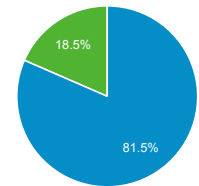

New vs. Returned Visitors

New Visitor Returning Visitor

Pageviews and Pages / Session by ...

Mobile (Including Tablet)	Pageviews	Pages / Session
No	3,432,380	2.41
Yes	2,338,983	1.66