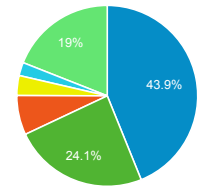

Bounce Rate

59.19%
Avg for View: 59.19% (0.00%)

Top Pages

Page Title	Pageviews
U.S. Customs and Border Protection Securing America's Borders	434,353
Border Patrol Agent - Apply Now U.S. Customs and Border Protection	328,967
Global Entry U.S. Customs and Border Protection	265,586
Locate a Port of Entry U.S. Customs and Border Protection	166,320
Border Wall System U.S. Customs and Border Protection	134,995
Arrival/Departure Forms: I-94 and I-94 W U.S. Customs and Border Protection	110,861
Careers U.S. Customs and Border Protection	87,192
Global Entry Enrollment Centers U.S. Customs and Border Protection	86,537
How to Apply for Global Entry U.S. Customs and Border Protection	85,055
Contact Us U.S. Customs and Border Protection	74,791

Visits by Social Network

Social Network	Sessions
Facebook	44,409
Twitter	17,318
reddit	2,388
LinkedIn	1,531
YouTube	845
TripAdvisor	410
Instagram	374

Visits by Source

google (direct) LinkUp newsbreakapp.com Inks.gd Other