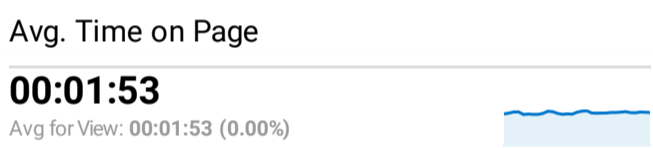

Web Performance Metrics-CBP.gov

Dec 1, 2022 - Dec 31, 2022

All Users  
100.00% Sessions

**Top Pages**

| Page Title  | Pageviews |
|---|-----------|
| Global Entry   U.S. Customs and Border Protection                               | 765,627   |
| U.S. Customs and Border Protection   U.S. Customs and Border Protection         | 489,466   |
| How to Apply for Global Entry   U.S. Customs and Border Protection              | 353,863   |
| Mobile Passport Control   U.S. Customs and Border Protection                    | 283,333   |
| Arrival/Departure Forms: I-94 and I-94W   U.S. Customs and Border Protection    | 214,460   |
| Enrollment on Arrival   U.S. Customs and Border Protection                      | 202,976   |
| Apply Now   U.S. Customs and Border Protection                                  | 158,071   |
| Electronic System for Travel Authorization   U.S. Customs and Border Protection | 156,078   |
| Global Entry Enrollment Centers   U.S. Customs and Border Protection            | 155,731   |
| Search Results   U.S. Customs and Border Protection                             | 113,488   |

**Visits by Social Network**

| Social Network | Sessions |
|----------------|----------|
| Facebook       | 23,743   |
| Twitter        | 4,425    |
| Instagram      | 2,175    |
| LinkedIn       | 1,974    |
| YouTube        | 1,970    |
| reddit         | 1,733    |
| Naver          | 1,251    |