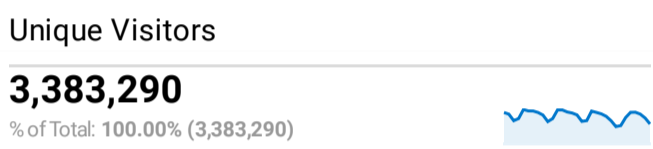

Web Performance Metrics-CBP.gov

Dec 1, 2022 - Dec 31, 2022

All Users  
100.00% Sessions

**Top Pages**

| Page Title  | Pageviews |
|---|-----------|
| Global Entry   U.S. Customs and Border Protection                               | 765,627   |
| U.S. Customs and Border Protection   U.S. Customs and Border Protection         | 489,466   |
| How to Apply for Global Entry   U.S. Customs and Border Protection              | 353,863   |
| Mobile Passport Control   U.S. Customs and Border Protection                    | 283,333   |
| Arrival/Departure Forms: I-94 and I-94W   U.S. Customs and Border Protection    | 214,460   |
| Enrollment on Arrival   U.S. Customs and Border Protection                      | 202,976   |
| Apply Now   U.S. Customs and Border Protection                                  | 158,071   |
| Electronic System for Travel Authorization   U.S. Customs and Border Protection | 156,078   |
| Global Entry Enrollment Centers   U.S. Customs and Border Protection            | 155,731   |
| Search Results   U.S. Customs and Border Protection                             | 113,488   |

**Visits by Social Network**

| Social Network | Sessions |
|----------------|----------|
| Facebook       | 23,743   |
| Twitter        | 4,425    |
| Instagram      | 2,175    |
| LinkedIn       | 1,974    |
| YouTube        | 1,970    |
| reddit         | 1,733    |
| Naver          | 1,251    |