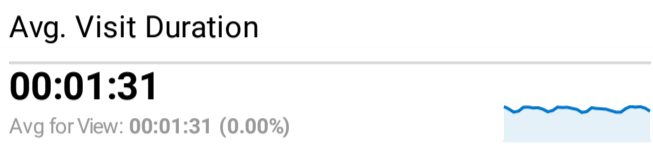

Web Performance Metrics-CBP.gov

Dec 1, 2022 - Dec 31, 2022

All Users  
100.00% Sessions

**Top Pages**

| Page Title  | Pageviews |
|---|-----------|
| Global Entry   U.S. Customs and Border Protection                               | 765,627   |
| U.S. Customs and Border Protection   U.S. Customs and Border Protection         | 489,466   |
| How to Apply for Global Entry   U.S. Customs and Border Protection              | 353,863   |
| Mobile Passport Control   U.S. Customs and Border Protection                    | 283,333   |
| Arrival/Departure Forms: I-94 and I-94W   U.S. Customs and Border Protection    | 214,460   |
| Enrollment on Arrival   U.S. Customs and Border Protection                      | 202,976   |
| Apply Now   U.S. Customs and Border Protection                                  | 158,071   |
| Electronic System for Travel Authorization   U.S. Customs and Border Protection | 156,078   |
| Global Entry Enrollment Centers   U.S. Customs and Border Protection            | 155,731   |
| Search Results   U.S. Customs and Border Protection                             | 113,488   |

**Visits by Social Network**

| Social Network | Sessions |
|----------------|----------|
| Facebook       | 23,743   |
| Twitter        | 4,425    |
| Instagram      | 2,175    |
| LinkedIn       | 1,974    |
| YouTube        | 1,970    |
| reddit         | 1,733    |
| Naver          | 1,251    |