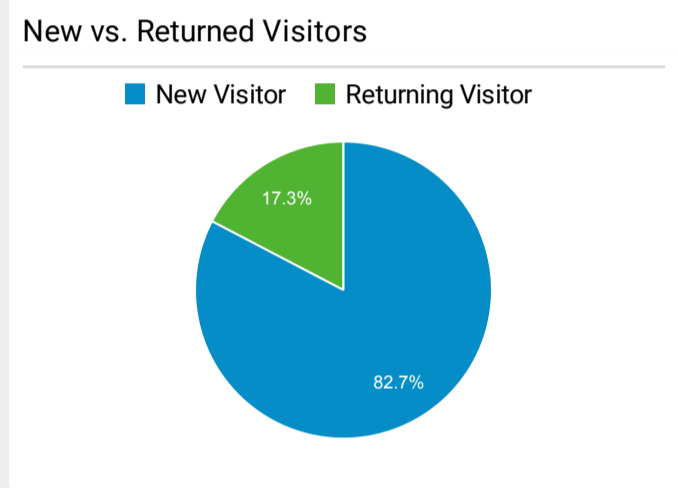

Web Performance Metrics-CBP.gov

Dec 1, 2022 - Dec 31, 2022

All Users  
100.00% Sessions

**Top Pages**

| Page Title  | Pageviews |
|---|-----------|
| Global Entry   U.S. Customs and Border Protection                               | 765,627   |
| U.S. Customs and Border Protection   U.S. Customs and Border Protection         | 489,466   |
| How to Apply for Global Entry   U.S. Customs and Border Protection              | 353,863   |
| Mobile Passport Control   U.S. Customs and Border Protection                    | 283,333   |
| Arrival/Departure Forms: I-94 and I-94W   U.S. Customs and Border Protection    | 214,460   |
| Enrollment on Arrival   U.S. Customs and Border Protection                      | 202,976   |
| Apply Now   U.S. Customs and Border Protection                                  | 158,071   |
| Electronic System for Travel Authorization   U.S. Customs and Border Protection | 156,078   |
| Global Entry Enrollment Centers   U.S. Customs and Border Protection            | 155,731   |
| Search Results   U.S. Customs and Border Protection                             | 113,488   |

**Visits by Social Network**

| Social Network | Sessions |
|----------------|----------|
| Facebook       | 23,743   |
| Twitter        | 4,425    |
| Instagram      | 2,175    |
| LinkedIn       | 1,974    |
| YouTube        | 1,970    |
| reddit         | 1,733    |
| Naver          | 1,251    |

New vs. Returned Visitors

Avg. Visits per Visitor