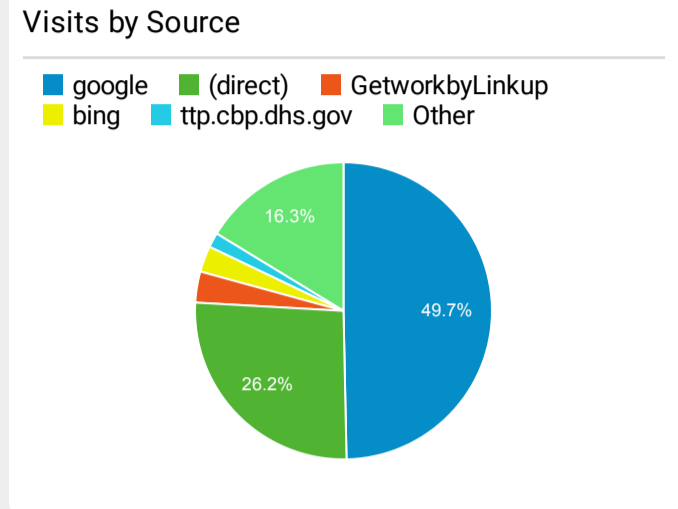

Web Performance Metrics-CBP.gov

Dec 1, 2022 - Dec 31, 2022

All Users  
100.00% Sessions

**Top Pages**

| Page Title  | Pageviews |
|---|-----------|
| Global Entry   U.S. Customs and Border Protection                               | 765,627   |
| U.S. Customs and Border Protection   U.S. Customs and Border Protection         | 489,466   |
| How to Apply for Global Entry   U.S. Customs and Border Protection              | 353,863   |
| Mobile Passport Control   U.S. Customs and Border Protection                    | 283,333   |
| Arrival/Departure Forms: I-94 and I-94W   U.S. Customs and Border Protection    | 214,460   |
| Enrollment on Arrival   U.S. Customs and Border Protection                      | 202,976   |
| Apply Now   U.S. Customs and Border Protection                                  | 158,071   |
| Electronic System for Travel Authorization   U.S. Customs and Border Protection | 156,078   |
| Global Entry Enrollment Centers   U.S. Customs and Border Protection            | 155,731   |
| Search Results   U.S. Customs and Border Protection                             | 113,488   |

**Visits by Social Network**

| Social Network | Sessions |
|----------------|----------|
| Facebook       | 23,743   |
| Twitter        | 4,425    |
| Instagram      | 2,175    |
| LinkedIn       | 1,974    |
| YouTube        | 1,970    |
| reddit         | 1,733    |
| Naver          | 1,251    |