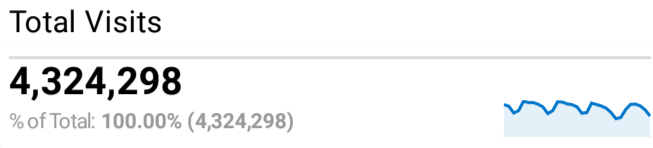

Web Performance Metrics-CBP.gov

Dec 1, 2022 - Dec 31, 2022

All Users  
100.00% Sessions

**Top Pages**

| Page Title  | Pageviews |
|---|-----------|
| Global Entry   U.S. Customs and Border Protection                               | 765,627   |
| U.S. Customs and Border Protection   U.S. Customs and Border Protection         | 489,466   |
| How to Apply for Global Entry   U.S. Customs and Border Protection              | 353,863   |
| Mobile Passport Control   U.S. Customs and Border Protection                    | 283,333   |
| Arrival/Departure Forms: I-94 and I-94W   U.S. Customs and Border Protection    | 214,460   |
| Enrollment on Arrival   U.S. Customs and Border Protection                      | 202,976   |
| Apply Now   U.S. Customs and Border Protection                                  | 158,071   |
| Electronic System for Travel Authorization   U.S. Customs and Border Protection | 156,078   |
| Global Entry Enrollment Centers   U.S. Customs and Border Protection            | 155,731   |
| Search Results   U.S. Customs and Border Protection                             | 113,488   |

**Visits by Social Network**

| Social Network | Sessions |
|----------------|----------|
| Facebook       | 23,743   |
| Twitter        | 4,425    |
| Instagram      | 2,175    |
| LinkedIn       | 1,974    |
| YouTube        | 1,970    |
| reddit         | 1,733    |
| Naver          | 1,251    |