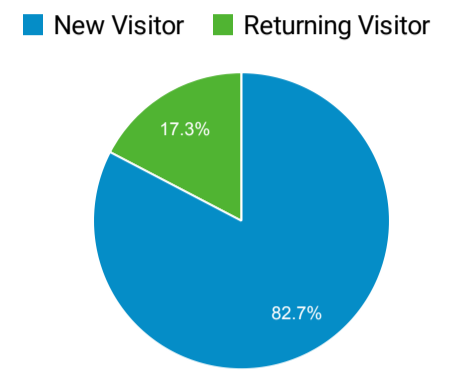

Top Internal Searches by Search Term

Search Term	Total Unique Searches
renew global entry	1,158
log in global entry	1,137
login	1,092
global entry application	1,002
i-94	752
renew global entry card	648
global entry interviews	539
esta	495
six month club	427
log in	419

Top External Searches (Google - as reported)

Keyword	Sessions
(not set)	26,302
global entry	101
cbp	88
https://www.cbp.gov/travel/trusted-traveler-programs/global-entry	74
https://www.cbp.gov/travel/international-visitors/esta	67
https://www.cbp.gov/travel/trusted-traveler-programs/global-entry/how-apply	62
https://www.cbp.gov/travel/international-visitors/i-94	35
CBP Global Entry	32
https://www.cbp.gov/travel/us-citizens/know-before-you-go/prohibited-and-restricted-items	31
CBP	28

New vs. Returned Visitors